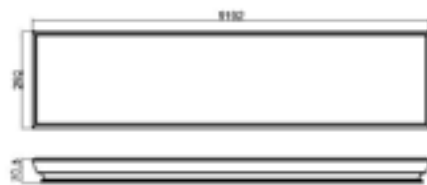

GTI-AT36A1