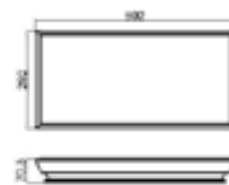

GTI-AT45S/GTI-AT36S/GTI-AT18S/ GTI-AT9S

- Ürün gövdesi; dkp
- Hafif, kompakt dizayn
- IP 54
- Ömür: >50000 saat
- PF: >95%

Uygulama alanları: Oteller, sergi salonları, alışveriş merkezleri, süpermarketler, mağazalar, resmi daireler ve diğer kapalı alanlar

- Body: dkp sheet
- Easy and compact design
- IP 54
- Life: >50000 h
- PF: 95%

Field of applications: Hotels, exhibition halls, shopping malls, supermarkets, multiple shops, elevator room and other public lighting areas

Model	Güç (W)	Giriş Voltajı	Lümen (lm)	Renk Sıcaklığı	Kutu Ölçüsü (mm)	Net Ağırlık (kg)	Brüt Ağırlık (kg)	20" Konteyner	40" Konteyner
Model	Power (W)	Input Vol.	Lumen (lm)	Color Temperatures	Packing Size (mm)	Net Weight (kg)	Gross Weight (kg)	20" Container	40" Container
GTI-AT45S	45	230V - 50HZ	6750	3000-6000 K	615x615x78	4.2	4.6	1072	2180
GTI-AT36S	36	230V - 50HZ	5400	3000-6000 K	615x615x78	4.2	4.6	1072	2180
GTI-AT361	36	230V - 50HZ	5400	3000-6000 K	307x1220x78	4.2	4.6	1072	2180
GTI-AT18S	15	230V - 50HZ	2250	3000-6000 K	307x615x78	2.7	3.2	2144	4360
GTI-AT9S	15	230V - 50HZ	2250	3000-6000 K	307x307x78	1.3	1.7	4288	8720

GTI-AT18A